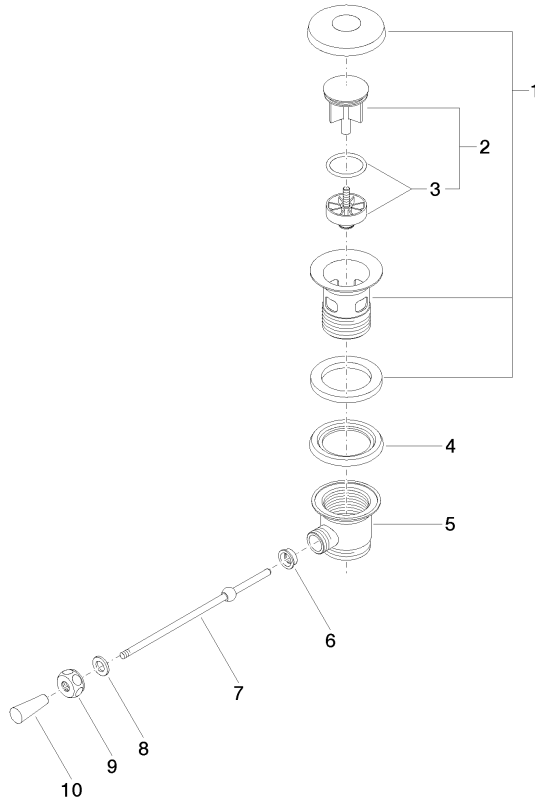

**Basin Waste 1 1/4" - Brushed Chrome**

IMO

10 300 970

- length of knee lever 185 mm
  - european pop-up waste
- Only suitable for basins with an overflow.**

Fits: IMO, LULU, MADISON, MEM, TARA, CL.1, LISSÉ, VAIA, META, CYO

**Required miscellaneous**

**Washer NBR 70 39,0 x 29,0 x 2,0 mm -** 09 14 05 016 90

**Required miscellaneous**

**Pipe Ø 32 x 0,75 x 110 mm - Brushed Chrome** 09 28 23 005-93

10 300 970

10 300 970

**Spare parts list**

No.	Item Number	Name	Quantity used	Delivery time
1	90 11 01 026 00-93	cup	1	20
2	04 31 20 016 00-93	plug	1	-
Spare part can no longer be ordered, please order the replacement item				
3	04 28 10 026 00 90	accessories	1	2
4	09 14 03 025 90	seal	1	2
5	09 11 01 023-93	cup	1	20
6	09 14 05 040 90	seal	1	2
7	09 31 09 055-93	pull-rod	1	20
8	09 30 11 049 90	disc	1	2
9	09 23 30 003-93	nut	1	20
10	09 20 01 040-93	handle	1	20